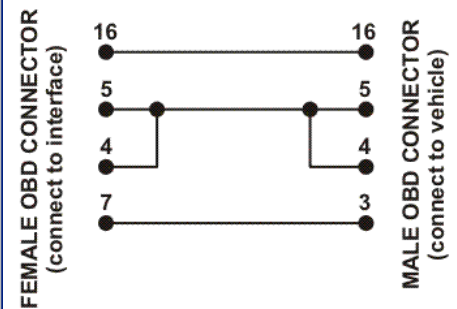

ADAPTER CABLE 2

FEMALE OBD CONNECTOR
(connect to interface)

MALE OBD CONNECTOR
(connect to vehicle)