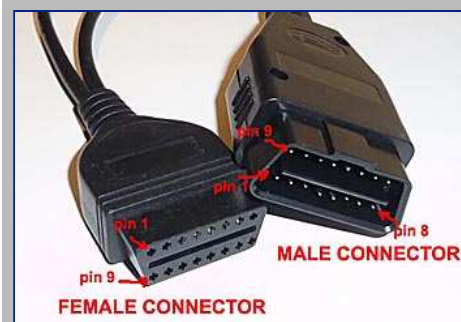

Adapter Cables:

The picture above shows the actual pin numbering of the connectors.