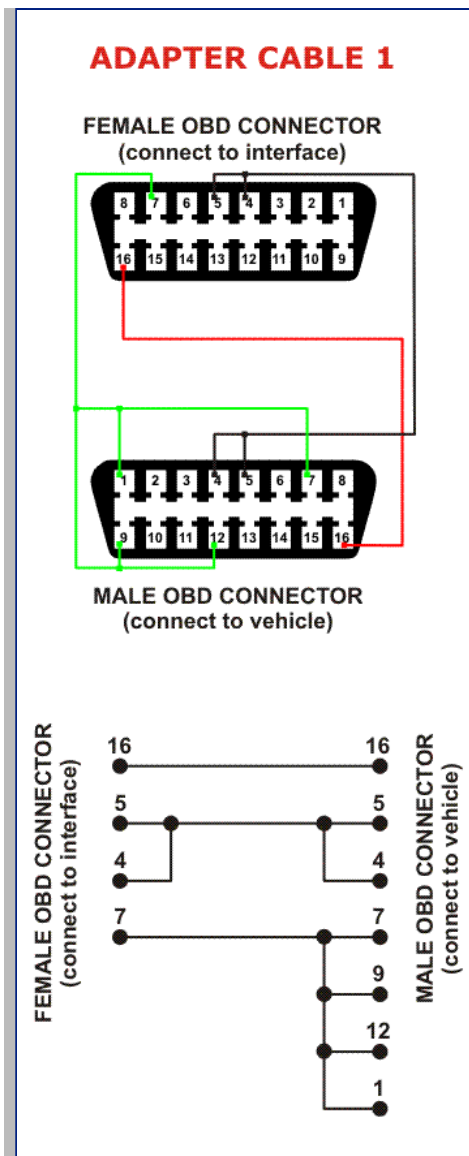

ALFA 145 1.4 TS 16V	Bosch Motronic M2.10.4 Injection (TS 16V) [INFO|DTC|PRM|ACT] [KL|ELM|OBDKey 3-Pin] Bosch ABS 5.3 [INFO|DTC|PRM|ACT] [KL|OBDKey 3-Pin] TRW MY97 Airbag (2F) [INFO|DTC|PRM] [KL|OBDKey 3-Pin]
ALFA 145 1.6	Bosch ABS 5.3 [INFO|DTC|PRM|ACT] [KL|OBDKey 3-Pin] TRW MY97 Airbag (2F) [INFO|DTC|PRM] [KL|OBDKey 3-Pin]
ALFA 145 1.6 TS 16V	Bosch Motronic M2.10.4 Injection (TS 16V) [INFO|DTC|PRM|ACT] [KL|OBDKey 3-Pin] Bosch ABS 5.3 [INFO|DTC|PRM|ACT] [KL|OBDKey 3-Pin] TRW MY97 Airbag (2F) [INFO|DTC|PRM] [KL|OBDKey 3-Pin]
ALFA 145 1.7 16V	Bosch Motronic M2.10.3 Injection (1.7 16V E.Key) [INFO|DTC|PRM|ACT] [KL|OBDKey 3-Pin] Bosch Motronic M2.10.3 Injection (1.7 16V) [INFO|DTC|PRM|ACT] [KL|OBDKey 3-Pin] Bosch ABS 5.3 [INFO|DTC|PRM|ACT] [KL|OBDKey 3-Pin] TRW MY97 Airbag (2F) [INFO|DTC|PRM] [KL|OBDKey 3-Pin]
ALFA 145 1.8 TS 16V	Bosch Motronic M2.10.4 Injection (TS 16V) [INFO|DTC|PRM|ACT] [KL|OBDKey 3-Pin] Bosch ABS 5.3 [INFO|DTC|PRM|ACT] [KL|OBDKey 3-Pin] TRW MY97 Airbag (2F) [INFO|DTC|PRM] [KL|OBDKey 3-Pin]
ALFA 145 2.0 TS 16V	Bosch Motronic M2.10.3 Injection (2.0TS 16V) [INFO|DTC|PRM|ACT] [KL|OBDKey 3-Pin] Bosch Motronic M2.10.4 Injection (TS 16V) [INFO|DTC|PRM|ACT] [KL|OBDKey 3-Pin] Bosch ABS 5.3 [INFO|DTC|PRM|ACT] [KL|OBDKey 3-Pin] TRW MY97 Airbag (2F) [INFO|DTC|PRM] [KL|OBDKey 3-Pin]
ALFA 145 TD	Bosch ABS 5.3 [INFO|DTC|PRM|ACT] [KL|OBDKey 3-Pin] TRW MY97 Airbag (2F) [INFO|DTC|PRM] [KL|OBDKey 3-Pin]
ALFA 146 '98 1.4 TS 16V	Bosch Motronic M1.5.5 Injection (TS '98) [INFO|DTC|PRM|ACT|ADJ] [KL|ELM|OBDKey 3-Pin] Bosch ABS 5.3 [INFO|DTC|PRM|ACT] [KL|OBDKey 3-Pin] TRW MY97 Airbag (2F) [INFO|DTC|PRM] [KL|OBDKey 3-Pin] TRW MY97 Airbag (2F-2L) [INFO|DTC|PRM] [KL|OBDKey 3-Pin] TRW MY97 Airbag (2F-2L-S) [INFO|DTC|PRM] [KL|OBDKey 3-Pin] TRW MY97 Airbag (2F-S) [INFO|DTC|PRM] [KL|OBDKey 3-Pin]
ALFA 146 '98 1.6 TS 16V	Bosch Motronic M1.5.5 Injection (TS '98) [INFO|DTC|PRM|ACT|ADJ] [KL|ELM|OBDKey 3-Pin] Bosch ABS 5.3 [INFO|DTC|PRM|ACT] [KL|OBDKey 3-Pin] TRW MY97 Airbag (2F) [INFO|DTC|PRM] [KL|OBDKey 3-Pin] TRW MY97 Airbag (2F-2L) [INFO|DTC|PRM] [KL|OBDKey 3-Pin] TRW MY97 Airbag (2F-2L-S) [INFO|DTC|PRM] [KL|OBDKey 3-Pin] TRW MY97 Airbag (2F-S) [INFO|DTC|PRM] [KL|OBDKey 3-Pin]
ALFA 146 '98 1.8 TS 16V	Bosch Motronic M1.5.5 Injection (TS '98) [INFO|DTC|PRM|ACT|ADJ] [KL|ELM|OBDKey 3-Pin] Bosch ABS 5.3 [INFO|DTC|PRM|ACT] [KL|OBDKey 3-Pin] TRW MY97 Airbag (2F) [INFO|DTC|PRM] [KL|OBDKey 3-Pin] TRW MY97 Airbag (2F-2L) [INFO|DTC|PRM] [KL|OBDKey 3-Pin] TRW MY97 Airbag (2F-2L-S) [INFO|DTC|PRM] [KL|OBDKey 3-Pin] TRW MY97 Airbag (2F-S) [INFO|DTC|PRM] [KL|OBDKey 3-Pin]
ALFA 146 '98 2.0 TS 16V	Bosch Motronic M1.5.5 Injection (TS '98) [INFO|DTC|PRM|ACT|ADJ] [KL|ELM|OBDKey 3-Pin] Bosch ABS 5.3 [INFO|DTC|PRM|ACT] [KL|OBDKey 3-Pin] TRW MY97 Airbag (2F) [INFO|DTC|PRM] [KL|OBDKey 3-Pin] TRW MY97 Airbag (2F-2L) [INFO|DTC|PRM] [KL|OBDKey 3-Pin] TRW MY97 Airbag (2F-2L-S) [INFO|DTC|PRM] [KL|OBDKey 3-Pin] TRW MY97 Airbag (2F-S) [INFO|DTC|PRM] [KL|OBDKey 3-Pin]
ALFA 146 '99 1.9 JTD	Bosch EDC15 Diesel Injection (1.9) [INFO|DTC|PRM|ACT] [KL|ELM|OBDKey 3-Pin] Bosch ABS 5.3 [INFO|DTC|PRM|ACT] [KL|OBDKey 3-Pin] TRW MY97 Airbag (2F) [INFO|DTC|PRM] [KL|OBDKey 3-Pin] TRW MY97 Airbag (2F-2L) [INFO|DTC|PRM] [KL|OBDKey 3-Pin] TRW MY97 Airbag (2F-2L-S) [INFO|DTC|PRM] [KL|OBDKey 3-Pin] TRW MY97 Airbag (2F-S) [INFO|DTC|PRM] [KL|OBDKey 3-Pin]
ALFA 146 1.3	Bosch ABS 5.3 [INFO|DTC|PRM|ACT] [KL|OBDKey 3-Pin] TRW MY97 Airbag (2F) [INFO|DTC|PRM] [KL|OBDKey 3-Pin]
	Bosch Motronic M2.10.4 Injection (TS 16V) [INFO|DTC|PRM|ACT] [KL|OBDKey 3-Pin]